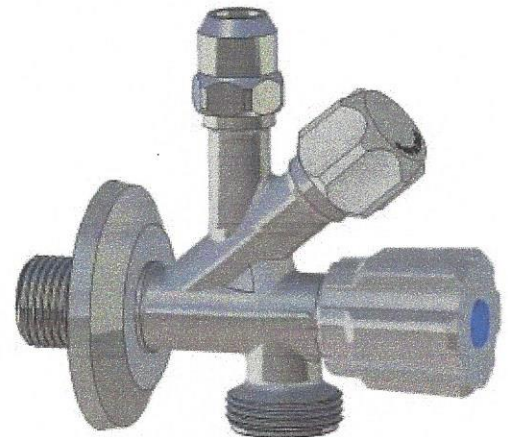

cim 2185

Washing machine double spindle valve

Product Specifications

- Washing machine double spindle valve 1/2" x 3/4" cover plate, chrome plated with no backflow spindle and special conical nut.
- Working pressure:
  - Min: Above 0,5 bar
  - Max: 10 bar
  - Recommended: 0,5 ÷ 5 bar
- Working temperature:
  - Min: 5°C
  - Max: 95°C
  - Recommended: 5 ÷ 65 °C

Reference standards: EN ISO 3822

Materials

1. Body: Brass - EN 12165 CW617N;
2. Handle: Chrome plated ABS;
3. Handle: Chrome plated ABS;
4. Blue cap: NYLON;
5. Spindle: Brass - EN 12164 CW614N;
6. Spindle: Brass - EN 12164 CW614N;

Main dimensions

cim 2185