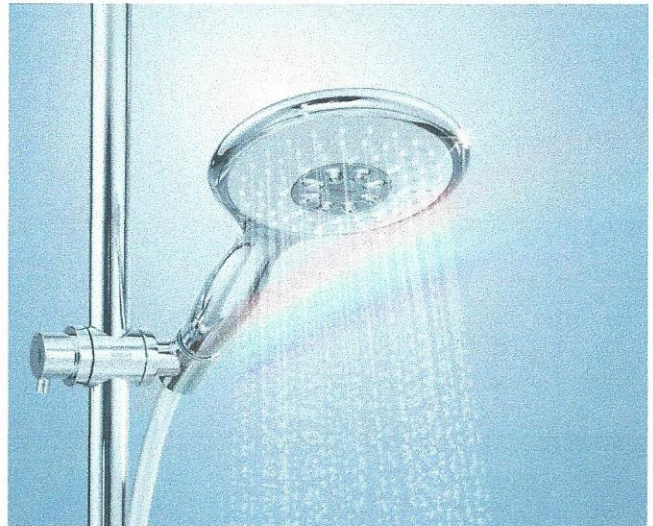

## GROHE TurboStat®

Always the right temperature, for utmost convenience and safety.

**GROHE EcoJoy**

Save precious resources and enjoy 100% water comfort.

**GROHE DreamSpray®**

Innovative quality showers for luxurious revitalisation and wellbeing.