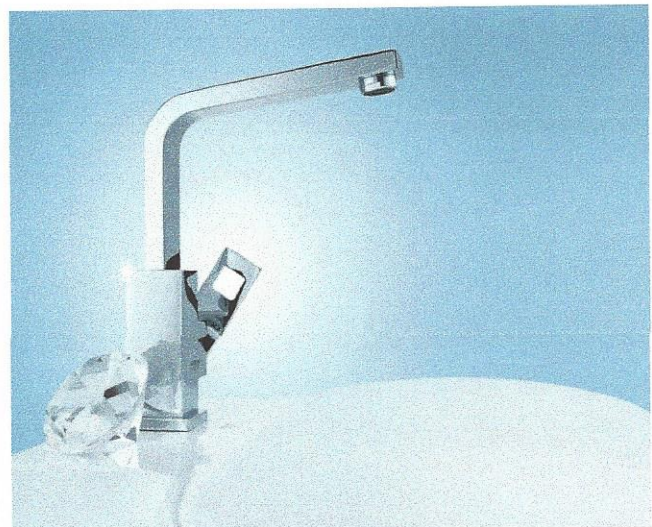

GROHE StarLight®

Made-to-last surfaces ranging from precious matt to shiny like a diamond.