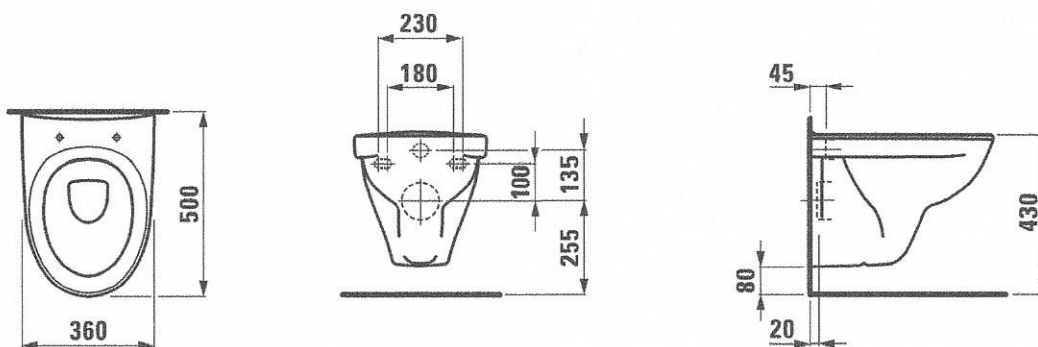

TECHNICAL DRAWINGS / S 1 : 20